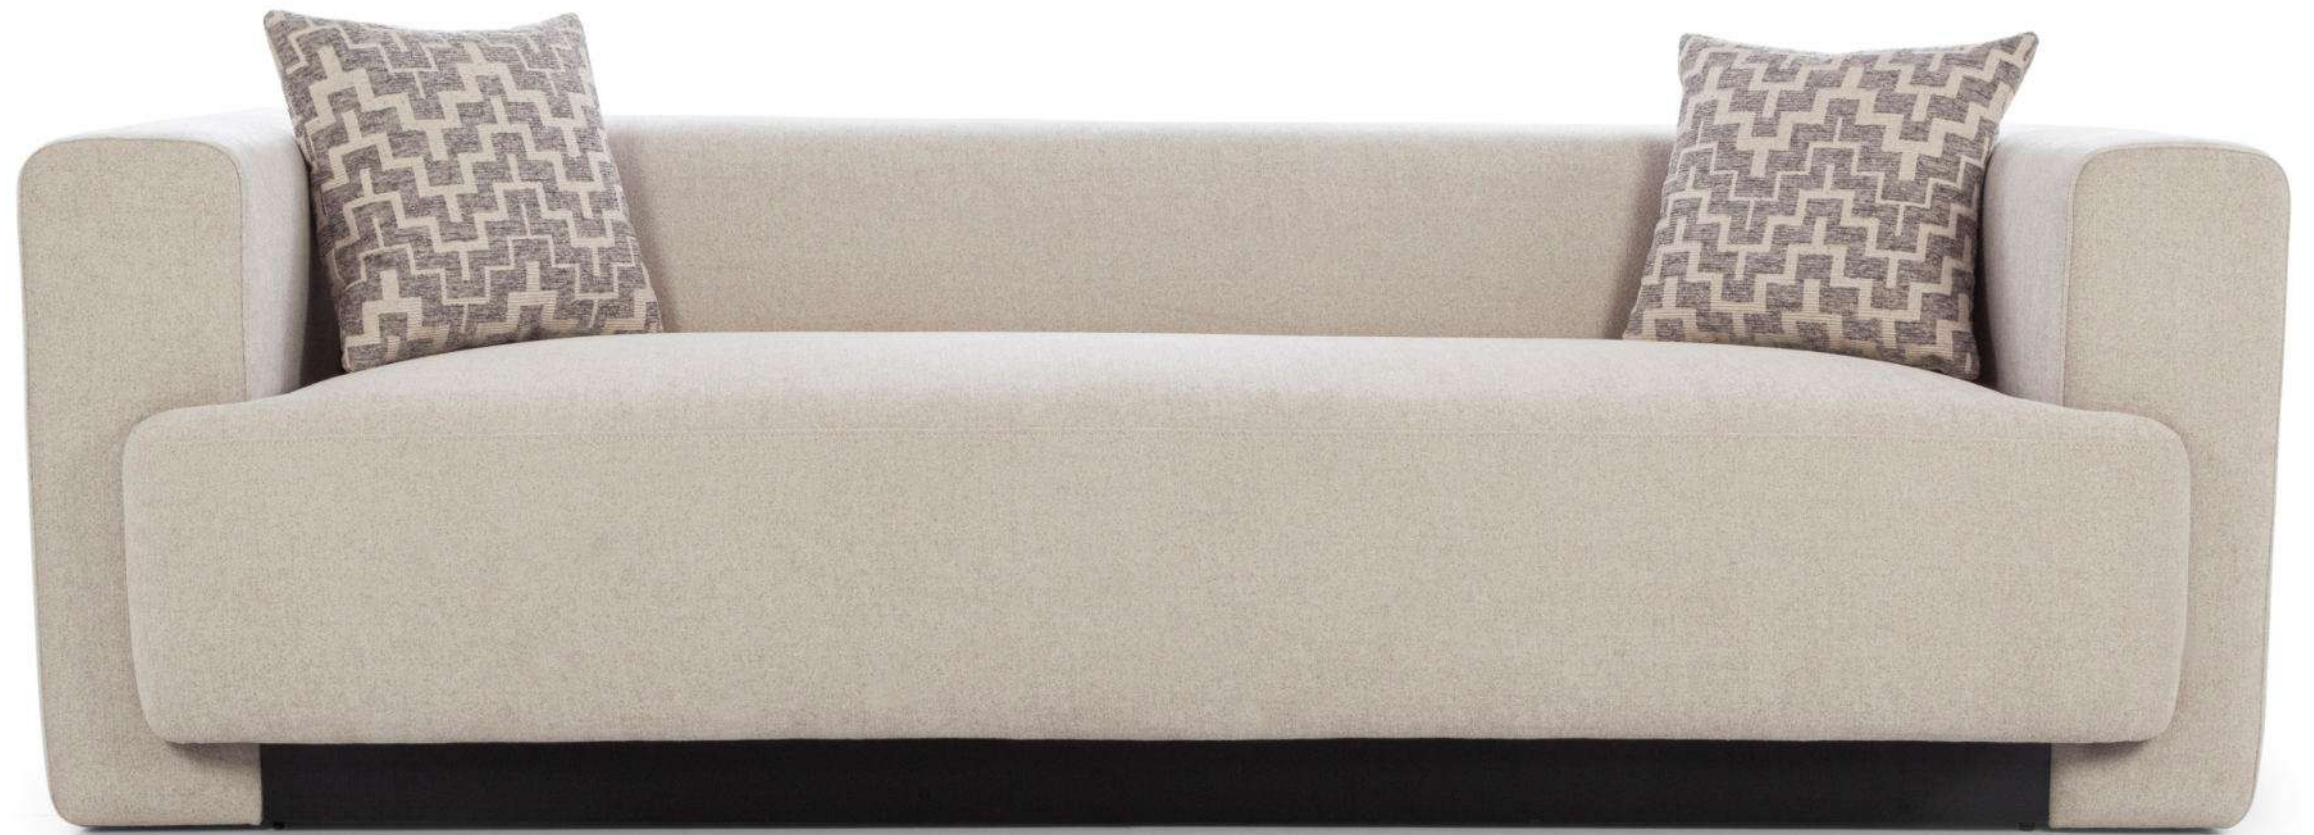

ATMOSPHERE COLLECTION

INTRO	03	LISBON	42
FRAMINGHAM	04	FRANKLIN	44
WASHINGTON	06	TREVISO	46
KNOXVILLE - RUST	08	NASHVILLE	48
KNOXVILLE - BEIGE	10	PORTLAND	50
PORTRUSH	12	DARWIN	52
PRETORIA	14	HALIFAX SUBLIME	54
FLORIDA	16	HAYWARD SUAVE	56
NEW JERSEY	18	LITHGOW	58
MALAGA	20	MADISON	60
NEVADA	22	TRENTO	62
MILFORD	24	BRESCIA	64
PORTSMOUTH	26	BATHURST	66
COLUMBIA	28		
CANNES	30		
TEXAS	32		
BROOKFIELD	34		
DAVOS	36		
LEBANON	38		
CANTON	40		

Elevate your style

Explore our collection of top-quality sofas that interprets all the styles of contemporary living. Our models offer compositional freedom, consisting of modular elements that create havens of comfort, ambiance and rejuvenation.

ATMOSPHERE COLLECTION

*Good design is making something intelligible, great design
is making something memorable and meaningful.*

— DIETER RAMS